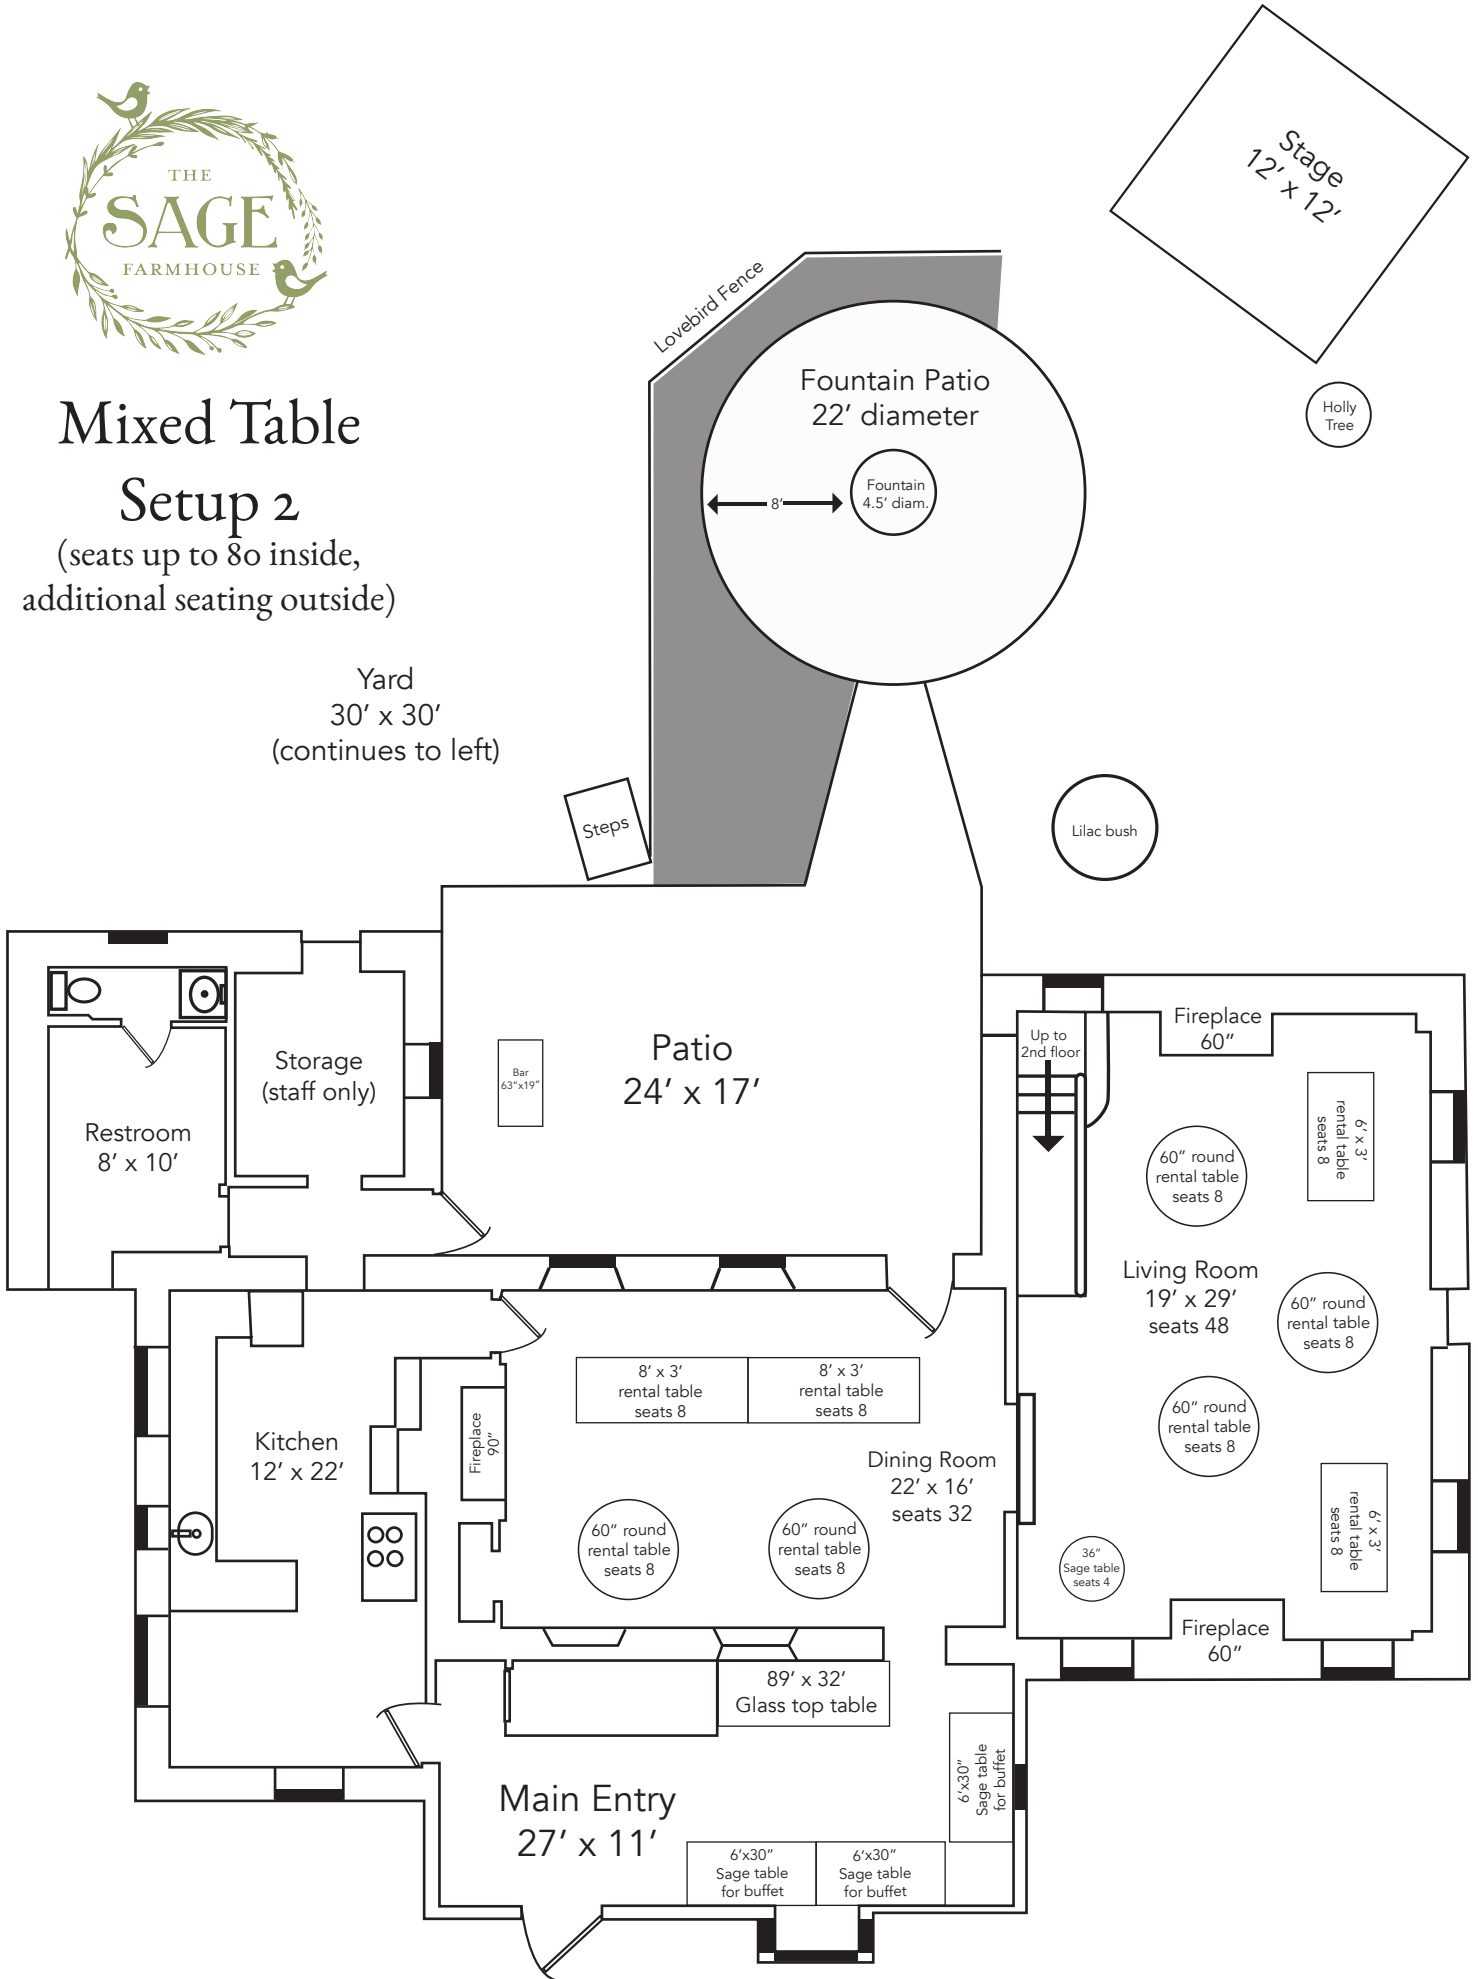

# Mixed Table

## Setup 2

(seats up to 80 inside,  
additional seating outside)

Yard  
30' x 30'  
(continues to left)

Main Entrance