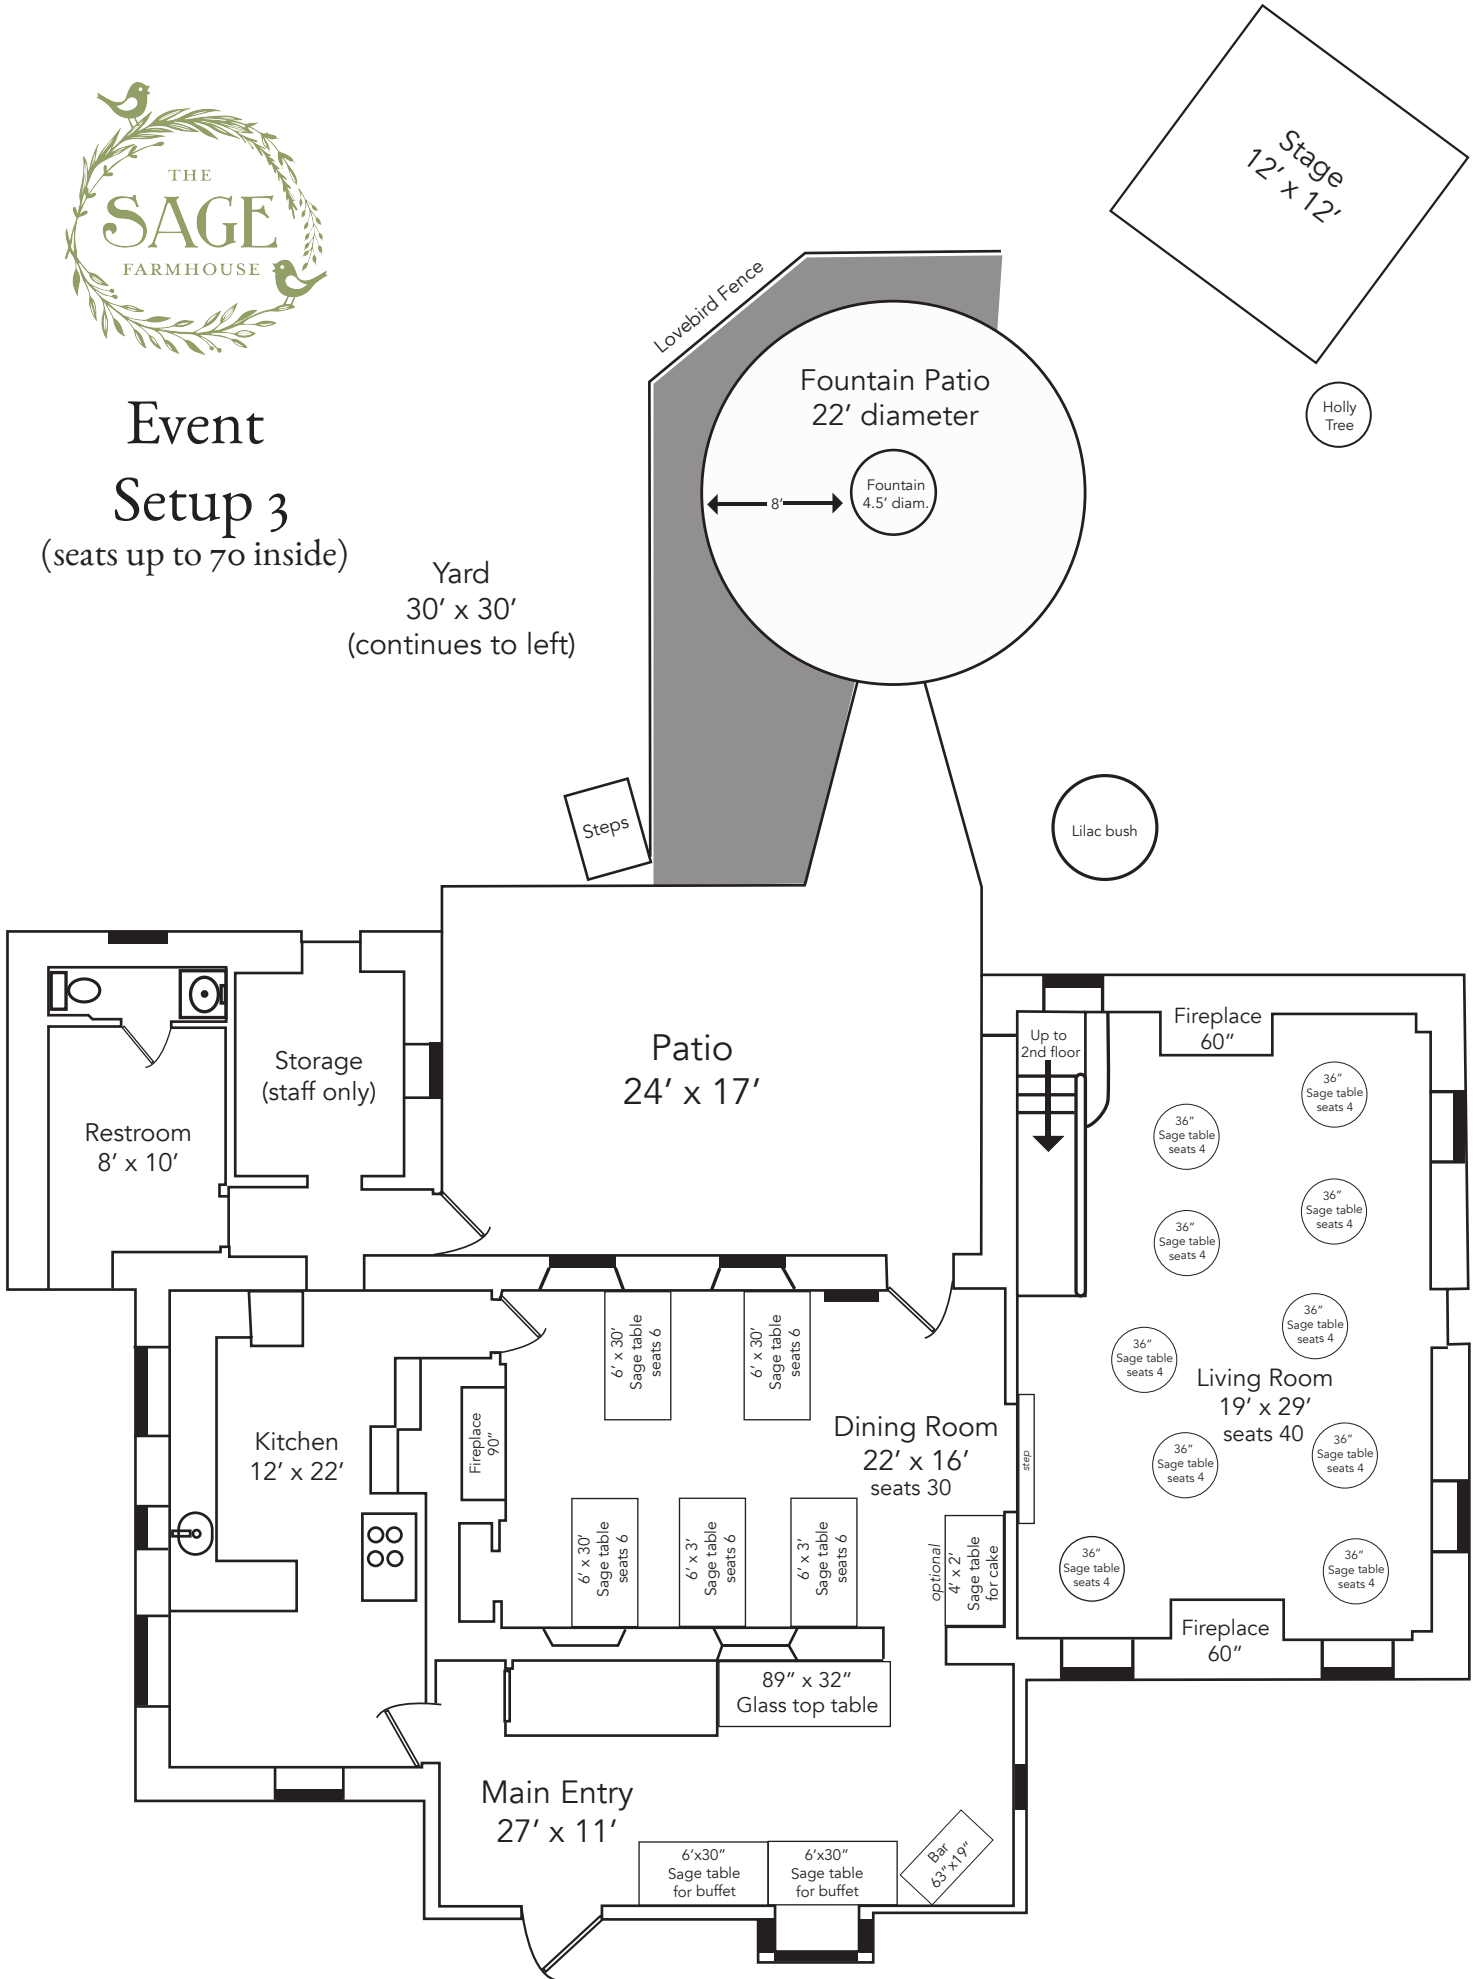

Event Setup 3

(seats up to 70 inside)

Yard
30' x 30'
(continues to left)

Main Entrance